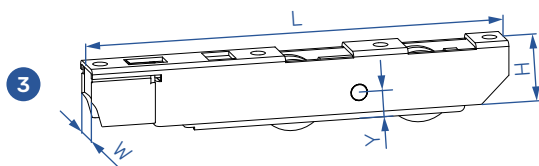

IN-LINE SLIDE ACCESSORIES

Rollers

TYPE	DESCRIPTION	M	H	W	Y	L	PACK	MATERIAL
1	LIGHT-WEIGHT ROLLER	120	20	12	6	157	1	1091223
2	STANDARD ROLLER	150	20	12	7	158	1	1117159
3	HEAVY-DUTY ROLLER	200	20	16	5	153	1	1088924