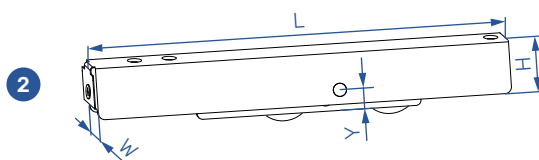

IN-LINE SLIDE ACCESSORIES

Rollers

TYPE	DESCRIPTION	M	H	W	Y	L	PACK	MATERIAL
1	LIGHT-WEIGHT ROLLER	120	20	12	6	157	1	1091223
2	STANDARD ROLLER	150	20	12	7	158	1	1117159
3	HEAVY-DUTY ROLLER	200	20	16	5	153	1	1088924