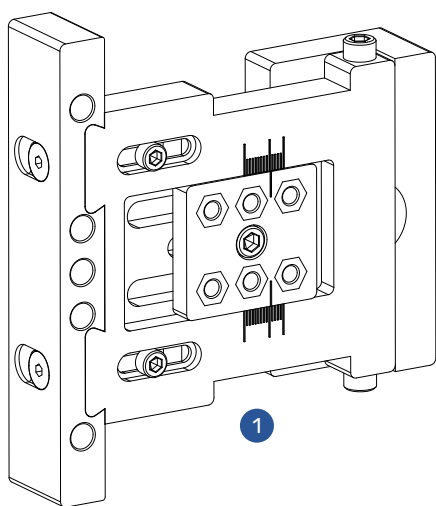

Drilling jig

TYPE	DESCRIPTION	PACK	MATERIAL
1	DRILLING JIG 160 kg	1	1097833
2	DRILLING JIG 125 kg	1	1136168