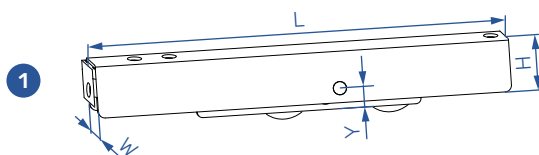

IN-LINE SLIDE ACCESSORIES

Rollers

TYPE	DESCRIPTION	M	H	W	Y	L	PACK	MATERIAL
1	LIGHT-WEIGHT ROLLER	120	20	12	6	157	1	1091223
2	STANDARD ROLLER	150	20	12	7	158	1	1117159
3	HEAVY-DUTY ROLLER	200	20	16	5	153	1	1088924