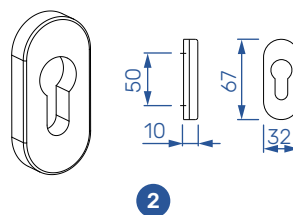

Rosette

TYPE	DESCRIPTION	COLOR	PACK	MATERIAL
1	FOR REMOVABLE HANDLE - PVC material	RAL 9016 - white	1	1053292
2	OVAL ROSETTE - ZAMAK material	RAL 8019 - grey brown	1	1081621
		RAL 9016 - white	1	1085631