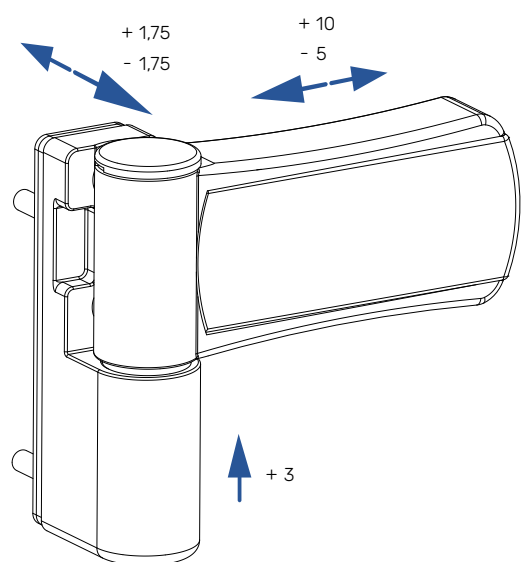

Door hinge 125 kg