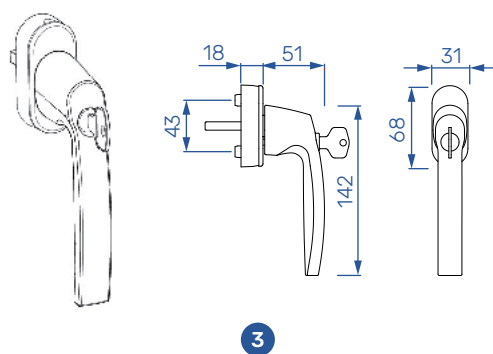

WINDOW HANDLES

Turn & tilt window handles

TYPE	DESCRIPTION	L	COLOR	PACK	MATERIAL
1	STANDARD HANDLE	32	F4 - dark bronze	20	1053207
		37	F1 - silver	20	1053212
		37	F4 - dark bronze	20	1053213
		37	F9 - titan	20	1053214
		37	RAL 9010 - white	20	1053215
		37	RAL 8707 - brown	20	1053216
		42	F1 - silver	20	1100839
		42	RAL 9010 - white	20	1058068
		42	RAL 8707 - brown	20	1058069
2	SECUSTIC HANDLE	37	F1 - silver	10	1053222
		37	F4 - dark bronze	10	1053223
		37	F9 - titan	10	1053224
		37	RAL 9010 - white	10	1053225
		37	RAL 8707 - brown	10	1053226
3	SECUSTIC HANDLE WITH SAFETY LOCK	37	F1 - silver	10	1053232
		37	F4 - dark bronze	10	1053235
		37	F9 - titan	10	1053236
		37	RAL 9010 - white	10	1053237
		37	RAL 8707 - brown	10	1053238
4	SPARE KEY FOR HANDLE	/	/	1	1119964