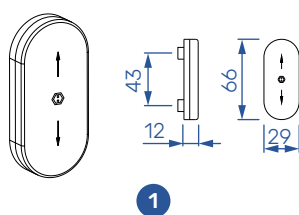

Rosette

TYPE	DESCRIPTION	COLOR	PACK	MATERIAL
1	FOR REMOVABLE HANDLE - PVC material	RAL 9016 - white	1	1053292
2	OVAL ROSETTE - ZAMAK material	RAL 8019 - grey brown	1	1081621
		RAL 9016 - white	1	1085631