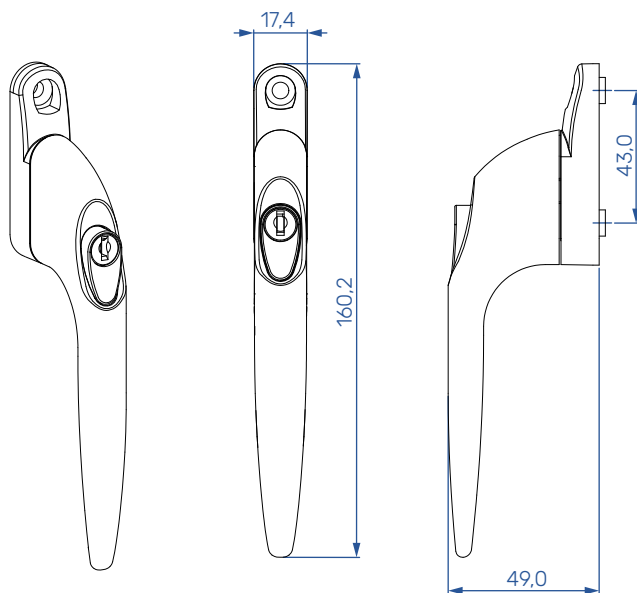

# CASEMENT HANDLE

DESCRIPTION	RAL	SPINDLE LENGTH	PACK	MATERIAL
CASEMENT HANDLE - IN-LINE WITH LOCK	9010 - WHITE	40	1	1115241

ARX door hinges combines the highest demands of design with robust technology, a load capacity of up to 160 kg and perceptible advantages in the installation. The large 3D adjustment range allows maximum play for side, height, and compression adjustment. For contemporary and harmonized look of your doors, ARX hinges come in a large variety of colors.