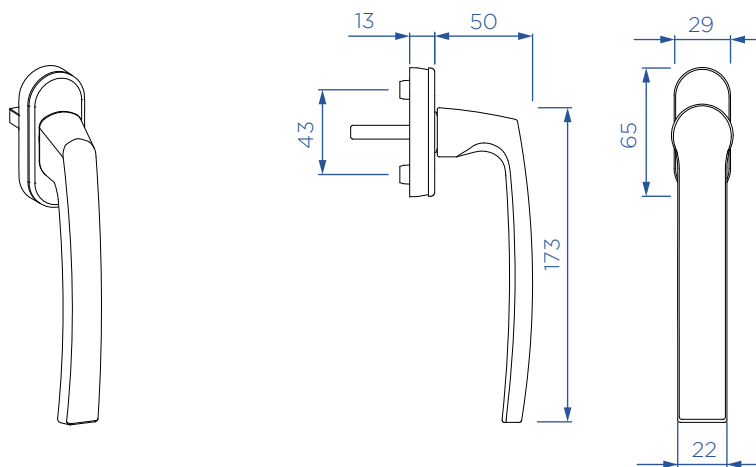

SLIDE HANDLES

Tilt & slide and Retract & slide handles

DESCRIPTION	L	COLOR	PACK	MATERIAL
SLIDE HANDLE	35	F9010 - white	60	1066771
	35	F8707 - dark brown	60	1066773
	35	F1 - silver	60	1066774
	42	F9010 - white	60	1107644
	42	F8707 - dark brown	60	1107645
	42	F1 - silver	60	1123358

In-Line handles

TYPE	DESCRIPTION	COLOR	PACK	MATERIAL
1	IN-LINE HANDLE	WHITE	1	1117161
		BLACK	1	1117163
		CHROME	1	1130974
		GOLD	1	1130976
		SILVER	1	1130978
2	IN-LINE HANDLE LOCKABLE	WHITE	1	1117160
		BLACK	1	1117162
		CHROME	1	1130975
		GOLD	1	1130977
		SILVER	1	1130979
3	POP-UP HANDLE	WHITE	30	1014302
4	POP-UP HANDLE LOCKABLE	WHITE	30	1014303

1

2

3

4