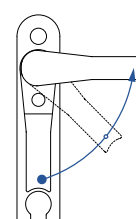

SLIDE HANDLES

Tilt & slide and Retract & slide handles

DESCRIPTION	L	COLOR	PACK	MATERIAL
SLIDE HANDLE	35	F9010 - white	60	1066771
	35	F8707 - dark brown	60	1066773
	35	F1 - silver	60	1066774
	42	F9010 - white	60	1107644
	42	F8707 - dark brown	60	1107645
	42	F1 - silver	60	1123358

In-Line handles

TYPE	DESCRIPTION	COLOR	PACK	MATERIAL
1	IN-LINE HANDLE	WHITE	1	1117161
		BLACK	1	1117163
		CHROME	1	1130974
		GOLD	1	1130976
		SILVER	1	1130978
2	IN-LINE HANDLE LOCKABLE	WHITE	1	1117160
		BLACK	1	1117162
		CHROME	1	1130975
		GOLD	1	1130977
		SILVER	1	1130979
3	POP-UP HANDLE	WHITE	30	1014302
4	POP-UP HANDLE LOCKABLE	WHITE	30	1014303

1

2

3

4