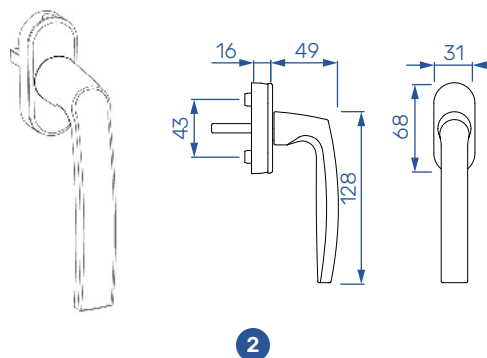

WINDOW HANDLES

Turn & tilt window handles

TYPE	DESCRIPTION	L	COLOR	PACK	MATERIAL
1	STANDARD HANDLE	32	F4 - dark bronze	20	1053207
		37	F1 - silver	20	1053212
		37	F4 - dark bronze	20	1053213
		37	F9 - titan	20	1053214
		37	RAL 9010 - white	20	1053215
		37	RAL 8707 - brown	20	1053216
		42	F1 - silver	20	1100839
		42	RAL 9010 - white	20	1058068
		42	RAL 8707 - brown	20	1058069
2	SECUSTIC HANDLE	37	F1 - silver	10	1053222
		37	F4 - dark bronze	10	1053223
		37	F9 - titan	10	1053224
		37	RAL 9010 - white	10	1053225
		37	RAL 8707 - brown	10	1053226
3	SECUSTIC HANDLE WITH SAFETY LOCK	37	F1 - silver	10	1053232
		37	F4 - dark bronze	10	1053235
		37	F9 - titan	10	1053236
		37	RAL 9010 - white	10	1053237
		37	RAL 8707 - brown	10	1053238
4	SPARE KEY FOR HANDLE	/	/	1	1119964