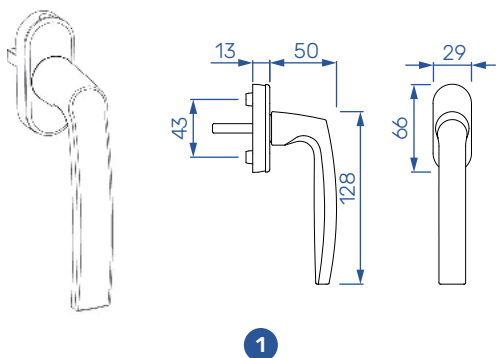

WINDOW HANDLES

Turn & tilt window handles

TYPE	DESCRIPTION	L	COLOR	PACK	MATERIAL
1	STANDARD HANDLE	32	F4 - dark bronze	20	1053207
		37	F1 - silver	20	1053212
		37	F4 - dark bronze	20	1053213
		37	F9 - titan	20	1053214
		37	RAL 9010 - white	20	1053215
		37	RAL 8707 - brown	20	1053216
		42	F1 - silver	20	1100839
		42	RAL 9010 - white	20	1058068
		42	RAL 8707 - brown	20	1058069
2	SECUSTIC HANDLE	37	F1 - silver	10	1053222
		37	F4 - dark bronze	10	1053223
		37	F9 - titan	10	1053224
		37	RAL 9010 - white	10	1053225
		37	RAL 8707 - brown	10	1053226
3	SECUSTIC HANDLE WITH SAFETY LOCK	37	F1 - silver	10	1053232
		37	F4 - dark bronze	10	1053235
		37	F9 - titan	10	1053236
		37	RAL 9010 - white	10	1053237
		37	RAL 8707 - brown	10	1053238
4	SPARE KEY FOR HANDLE	/	/	1	1119964