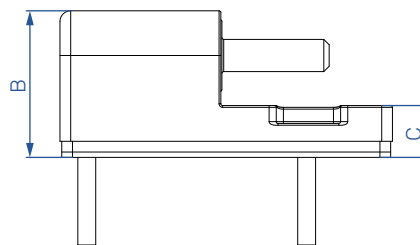

- HIGH LOAD CAPACITY,
- ANTI-LIFT SYSTEM (only 160 kg hinge),
- LARGE 3D ADJUSTMENT RANGE,
- SIMPLE INSTALLATION (just one drilling scheme),
- MADE FROM ZINC ALLOY,
- PIVOT PIN MADE FROM STAINLESS STEEL,
- POWDER COATED,
- HIGH QUALITY PLASTIC BEARING (maintenance not required).