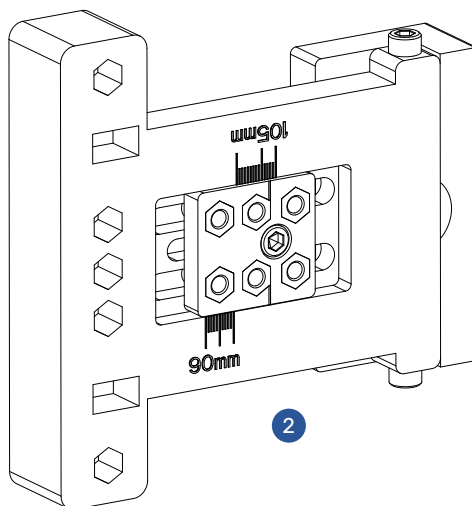

Drilling jig

TYPE	DESCRIPTION	PACK	MATERIAL
1	DRILLING JIG 160 kg	1	1097833
2	DRILLING JIG 125 kg	1	1136168