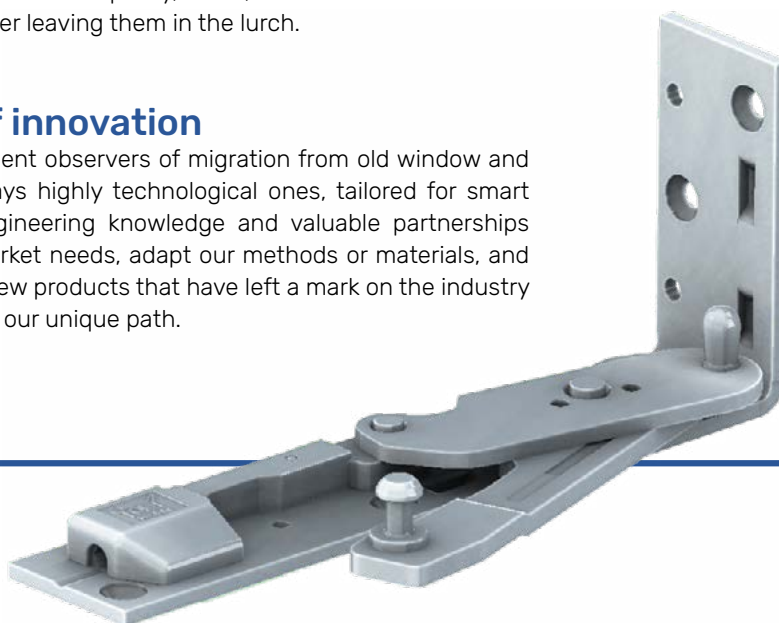

Accelerating the pace of innovation

Through the years we were never the silent observers of migration from old window and door hardware solutions to the nowadays highly technological ones, tailored for smart homes and buildings. Experiences, engineering knowledge and valuable partnerships helped us respond to and anticipate market needs, adapt our methods or materials, and innovate. Development of high-quality new products that have left a mark on the industry and decades of experience have shaped our unique path.

There is hardware,
and then there is **ARX**.