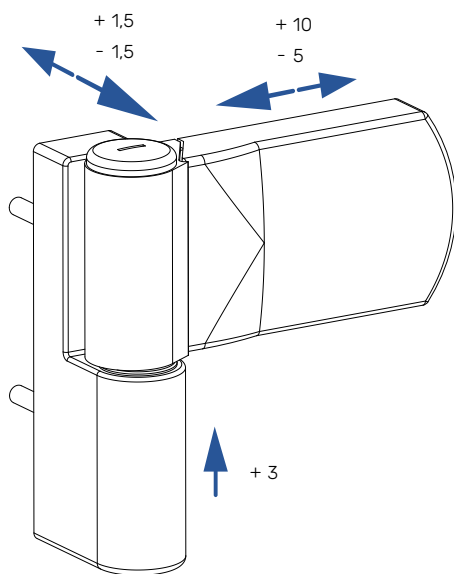

DOOR HINGES FOR PVC

Hinges

RAL	MAX. LOAD [kg]	OVERLAP [mm]	PACK	MATERIAL
9016 - WHITE	160	16 - 19	1	1096654
9016 - WHITE	160	19 - 22	1	1096655
9016 - WHITE	160	22 - 25	1	1096656
8003 - BROWN	160	19 - 22	1	1136726
8022 - BLACK BROWN	160	19 - 22	1	1136728
9005 - BLACK	160	16 - 19	1	1140685
9005 - BLACK	160	22 - 25	1	1139044
9006 - SILVER	160	19 - 22	1	1136729
8019 - GRAYBROWN	160	19 - 22	1	1136730
7016 - ANTHRACITE GREY	160	19 - 22	1	1138133
9016 - WHITE	125	16 - 19	1	1096651

Door hinge 160 kg