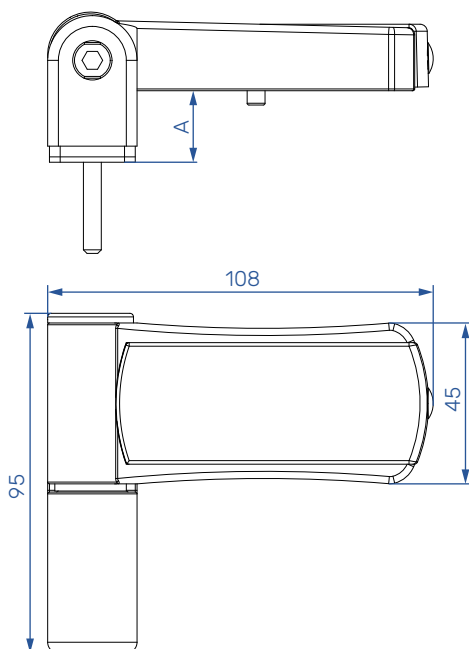

Door hinge 125 kg

OVERLAP	A	B	C
16 - 19	17,5 +/- 1,5	41	14,5