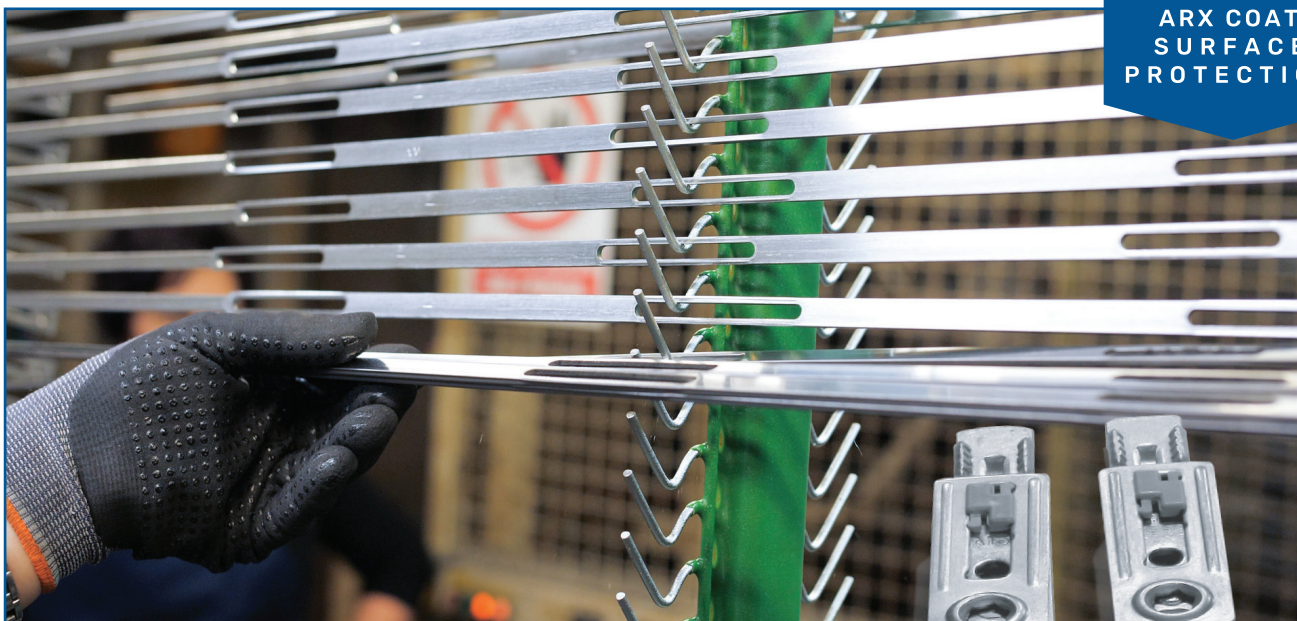

Surface protection and resistance coating ARX Coat, provided by Kovinoplastika Lož is one of the best on the market.

Testing of corrosion resistant coating is carried out in our salt chamber according to standard ISO 9227 (NSS). It is done periodically, so we control the whole process. In case of deviations from perfect surface protection, immediate actions are applied to the manufacturing process to produce only the best products.